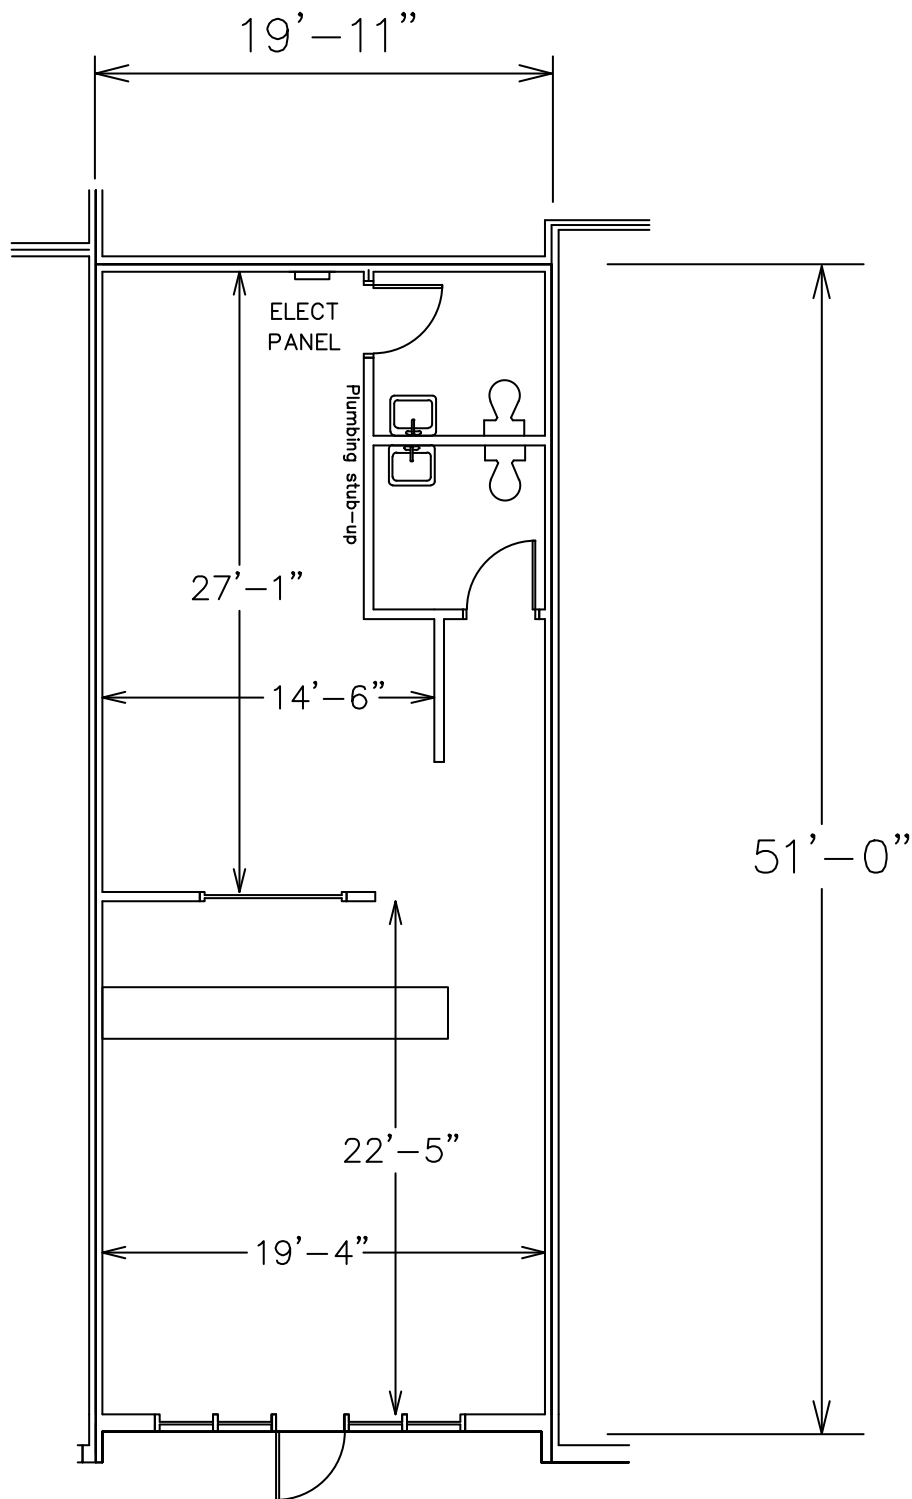

MIDTOWN MARKETPLACE

1241 Frederick Boulevard
Portsmouth, VA 23707

SUITE 203
1,017 Sq.Ft.

For more information contact:

Alexis Johnson, Leasing Associate

Phone: 919.926.3112 • Text: 757.276.1614

Email: ajohnson@rivercrestrealty.com