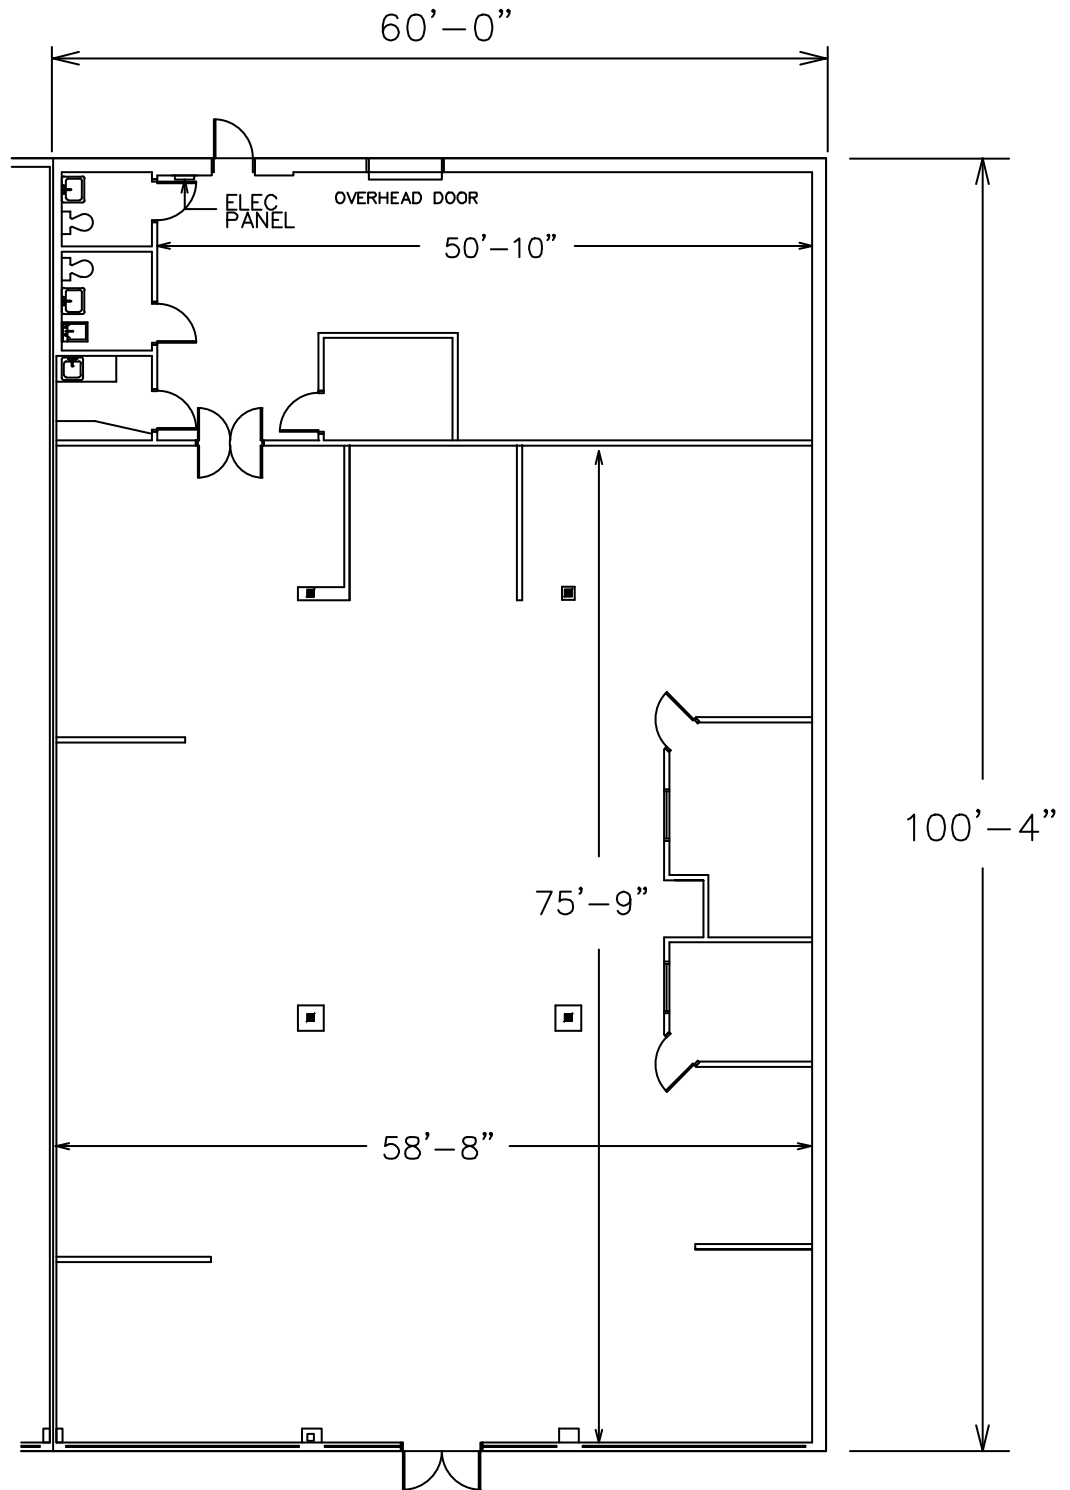

WYTHEVILLE COMMONS

345 Commonwealth Drive
Wytheville, VA 24382

SUITE 70
YARDI 7
6,020 Sq.Ft.

For more information contact:

Alexis Johnson, Leasing Associate

Phone: 919.926.3112 • Text: 757.276.1614

Email: ajohnson@rivercrestrealty.com