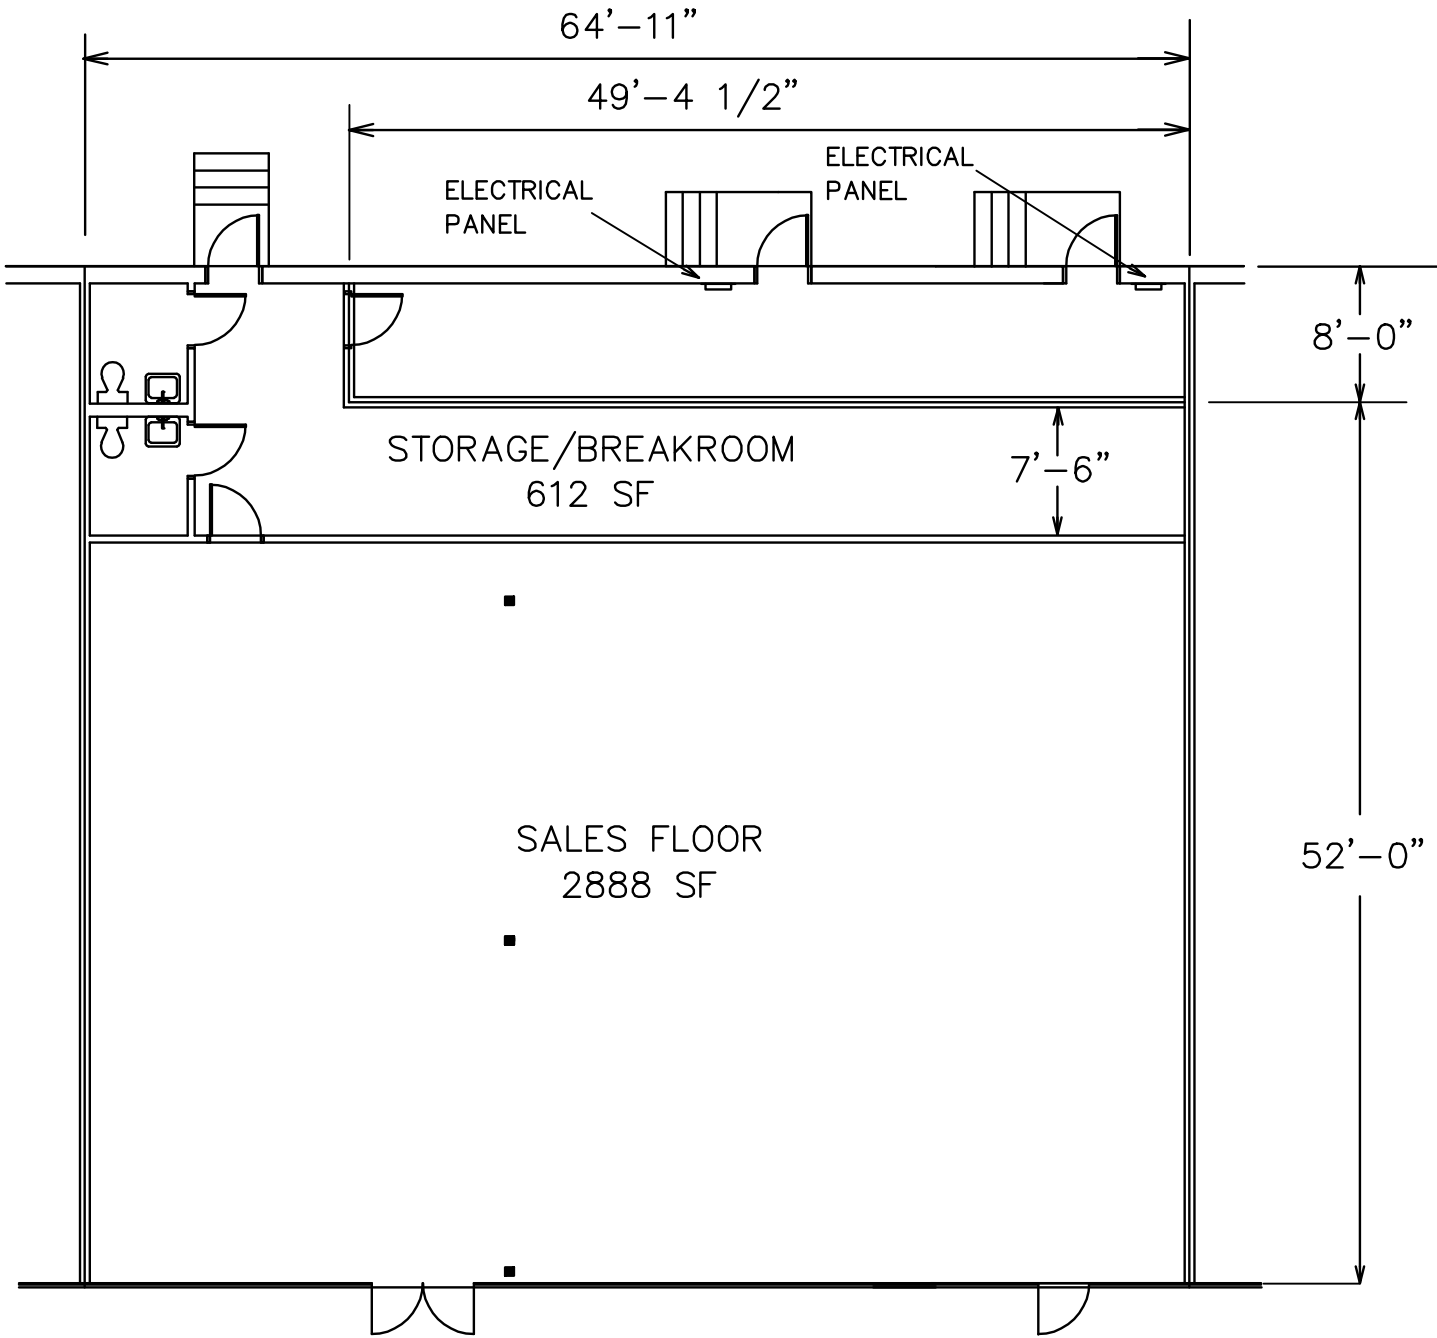

SUITE L & K

3,895 Sq.Ft.

YARDI A-9 & A-13

For more information contact:

Allison Wiggs, Senior Leasing Associate

Phone: 919.926.3102 • Text: 919.438.1401

Email: awiggs@rivercrestrealty.com