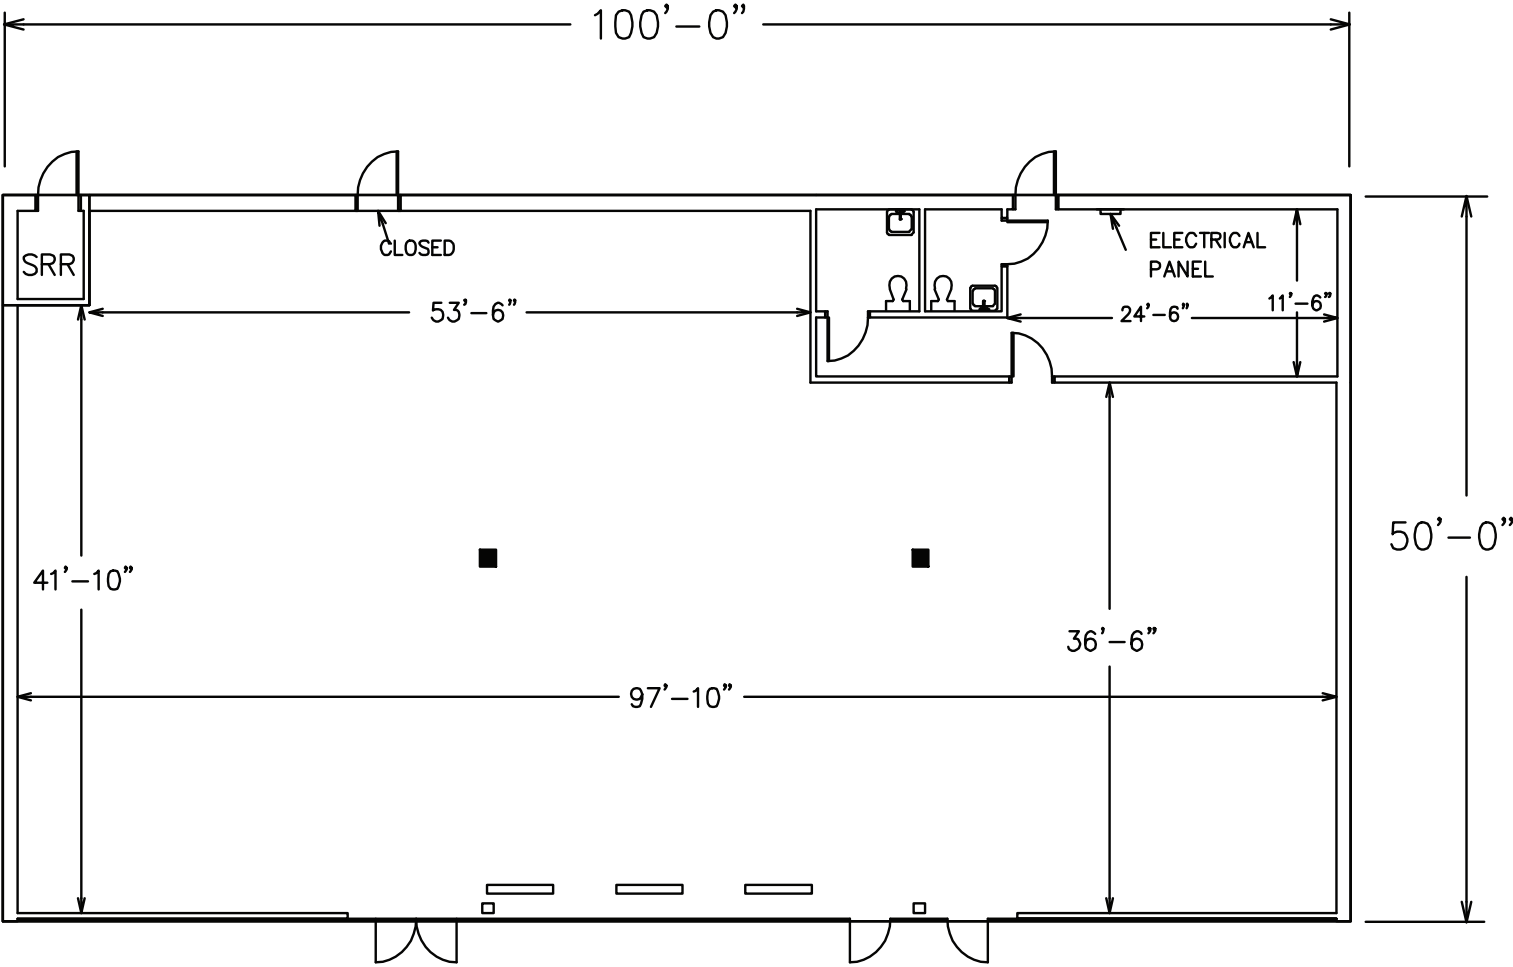

CUMBERLAND STATION

768 South Jefferson Avenue
Cookeville, TN 38501

SUITE 756

YARDI C-1 & C-2

4951 Sq.Ft.

For more information contact:

Allison Wiggs, Senior Leasing Associate

Phone: 919.926.3102 • Text: 919.438.1401