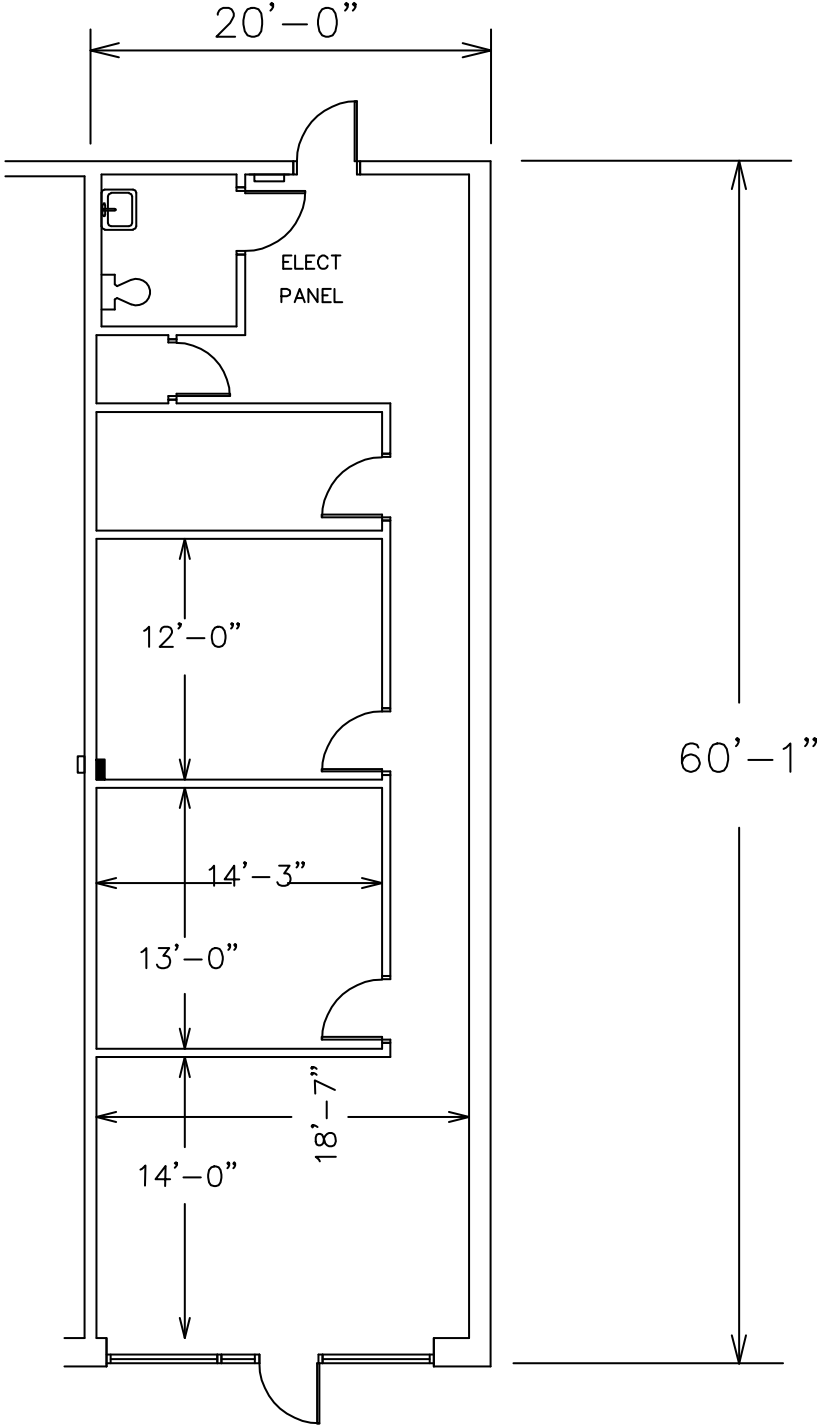

SUITE 207-105 1,199 Sq.Ft.

For more information contact:

Brooke Conn, Leasing Associate

Phone: 919.926.3116 • Text: 919.228.8514

Email: bconn@rivercrestrealty.com