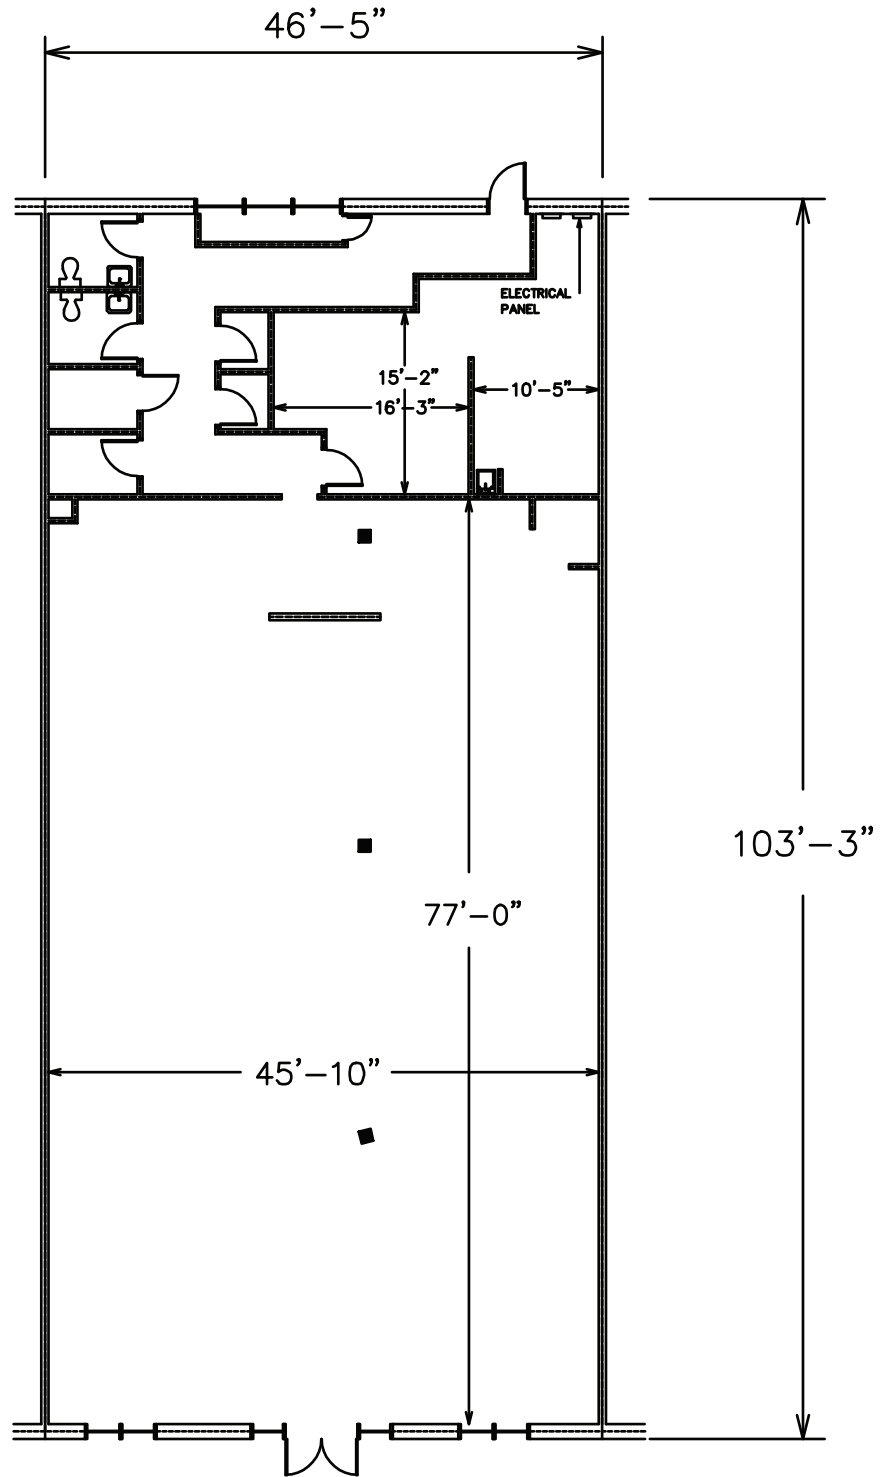

**SUITE 70**  
**4,793 Sq.Ft.**

For more information contact:

Heather Stewart, Senior Leasing Associate

Phone: 919.926.3097 • Text: 919.348.9602

Email: [hstewart@rivercrestrealty.com](mailto:hstewart@rivercrestrealty.com)