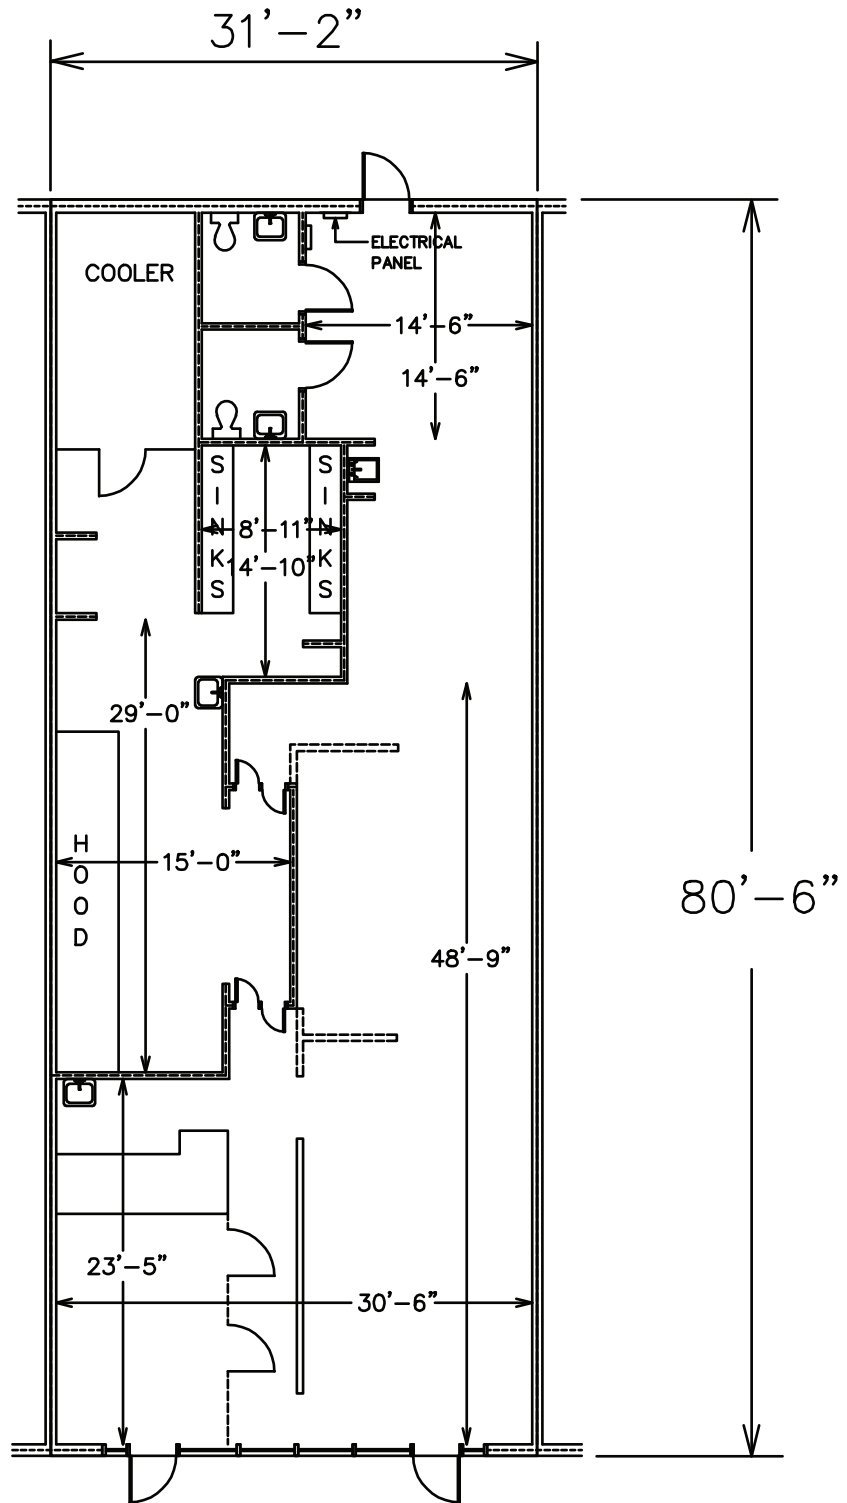

**SUITE 35
2,509 Sq.Ft.**

For more information contact:

Heather Stewart, Senior Leasing Associate

Phone: 919.926.3097 • Text: 919.348.9602

Email: hstewart@rivercrestrealty.com